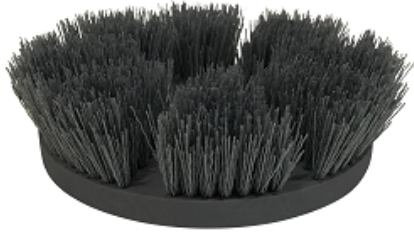

MotorScrubber Tile & Grout Brush

Variant code: 16-MS1039TG

Tile & grout brush for the MotorScrubber Battery Powered JET3 Backpack Rotary Scrubbing Machine.

The most abrasive brush from MotorScrubber, consisting of grit filaments for deep tile cleaning and restoration of grout.